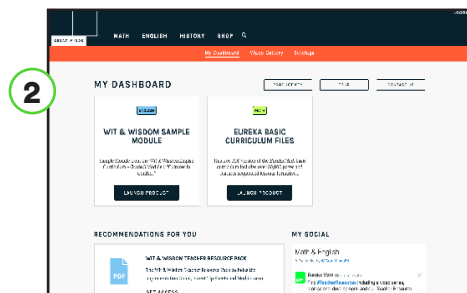

GETTING STARTED

Accessing these free online resources is simple:

1 CREATE AN ACCOUNT

Visit GreatMinds.org/signup to sign up for your free parent account. Enter your name, email address, zip code, and select “PARENT” as your role. Then click the “CREATE” button. (Rest assured, your name and contact information will never be sold or shared with outside organizations.)

2 ACCESS YOUR DASHBOARD

Once you have created an account, you will have access to your personalized dashboard. (This is where you'll access or “launch” digital resources you check out with from the SHOP.)